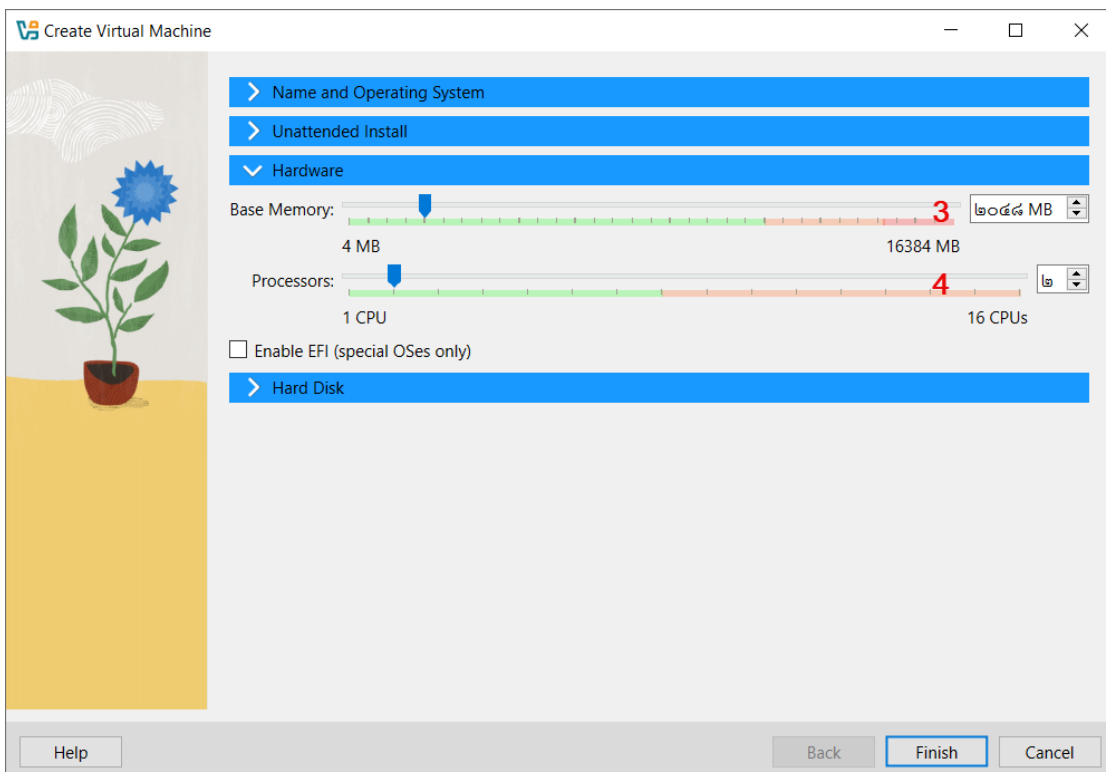

VirtualBox

Introduction

- ▶ VirtualBox is a general-purpose full virtualization software for x86_64 hardware
- ▶ **Host** - Windows, Linux, Macintosh, and Solaris
- ▶ **Guest** - Windows, Linux, Solaris, OpenSolaris, FreeBSD, OpenBSD

Manage

- ▶ Backup

File > Export Appliance

- ▶ Restore

File > Import Appliance

- ▶ Clone

Machine > Clone

Machine > New

▶ Name

▶ Hardware

▶ Harddisk

Machine > Settings

▶ Expert > General

▶ System

▶ Storage

▶ Audio