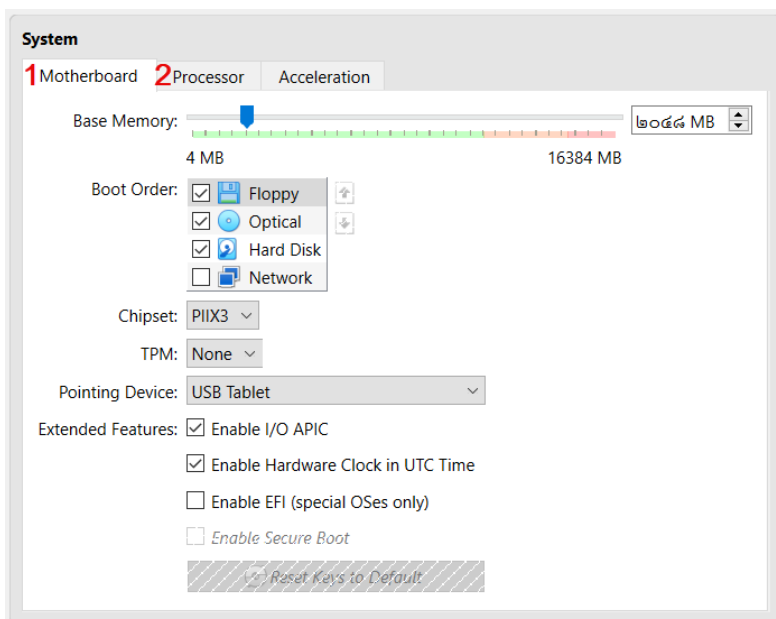

▶ Name

▶ Hardware

▶ Harddisk

Machine > Settings

▶ Expert > General

▶ System

▶ Storage

▶ Audio