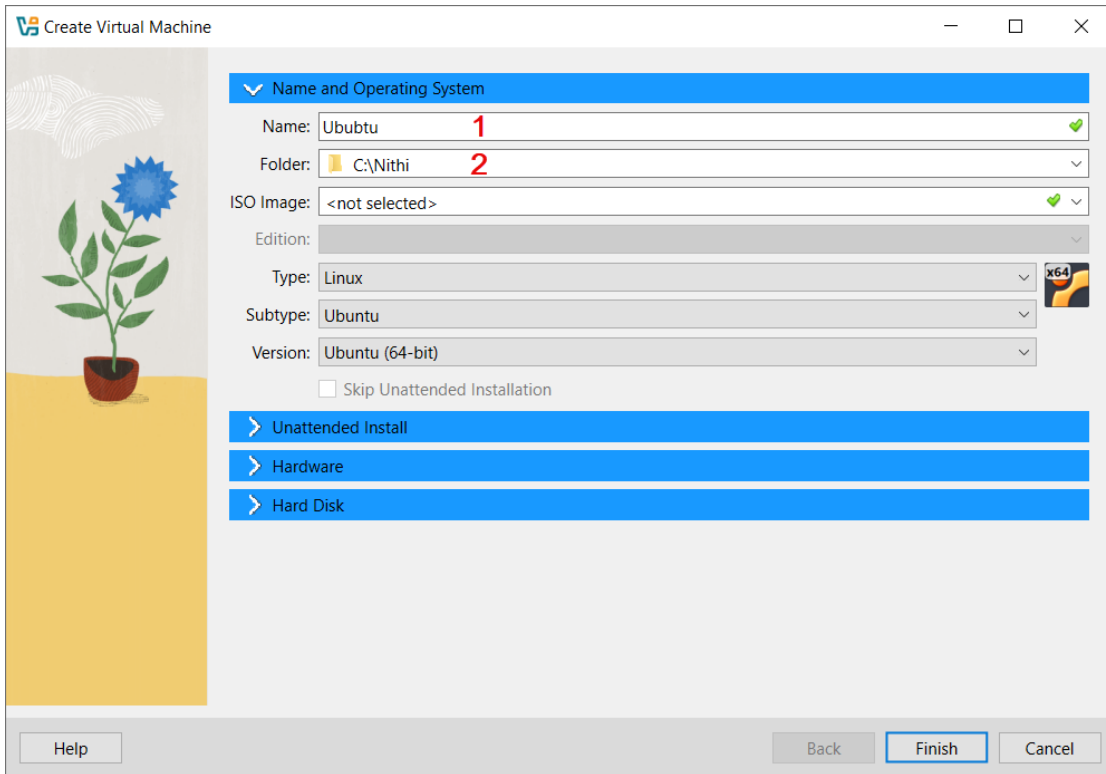

VirtualBox

Introduction

- ▶ VirtualBox is a general-purpose full virtualization software for x86_64 hardware
- ▶ **Host** - Windows, Linux, Macintosh, and Solaris
- ▶ **Guest** - Windows, Linux, Solaris, OpenSolaris, FreeBSD, OpenBSD

Manage

- ▶ Backup

File > Export Appliance

- ▶ Restore

File > Import Appliance

- ▶ Clone

Machine > Clone

Machine > New

▶ Name

▶ Hardware

▶ Harddisk

Machine > Settings

▶ Expert > General

▶ System

▶ Storage

▶ Audio