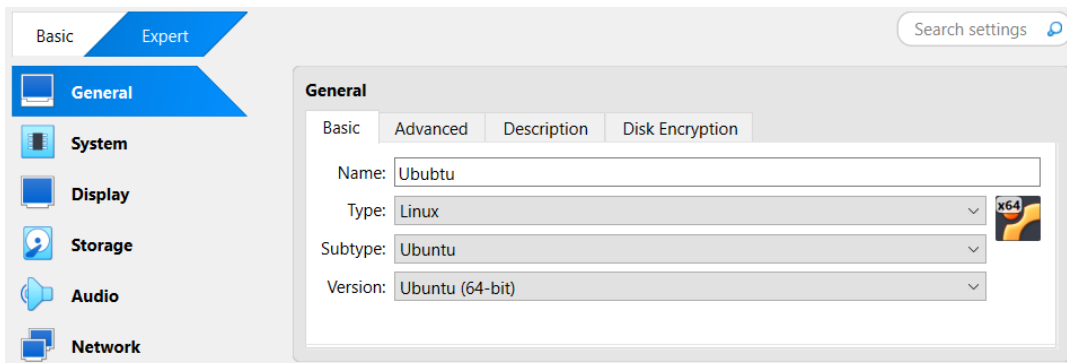

▶ Name

▶ Hardware

▶ Harddisk

Machine > Settings

▶ Expert > General

▶ System

▶ Storage

▶ Audio