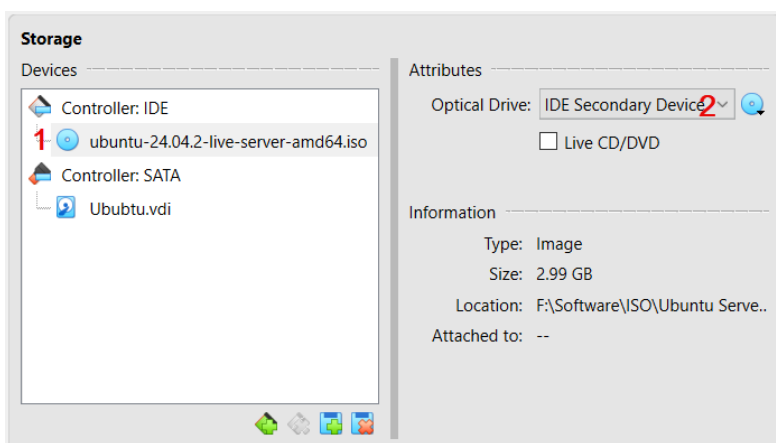

▶ Name

▶ Hardware

▶ Harddisk

Machine > Settings

▶ Expert > General

▶ System

▶ Storage

▶ Audio